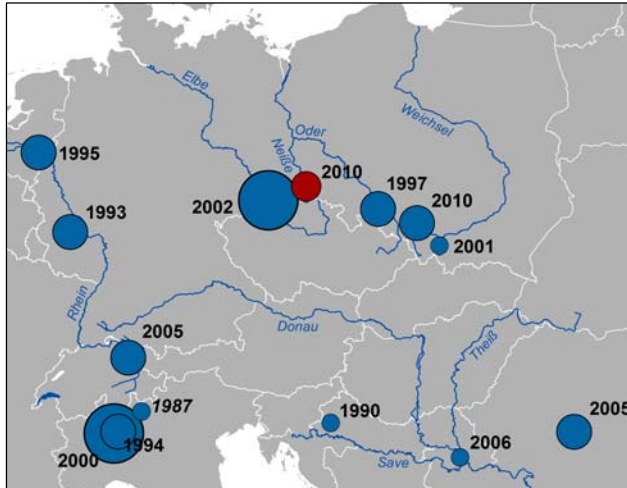

## Significant floods in Europe Central and Eastern Europe 1980 - 2010

Overall losses\*  
(€ m)

 >10.000

 >1.000

 <1.000

 Floods in Central and Eastern Europe, August 2010

\* The symbols show the worst affected areas;  
Losses in original values

## Significant floods in Europe Central and Eastern Europe 1980 - 2010

Year	Affected area	Overall losses* (€m)	Insured losses* (€m)	Fatalities
2002	Austria, Czech Republic, Germany, Hungary, Moldova, Slovenia, Switzerland	21,500	3,400	178
2000	Northern Italy	10,000	560	38
1994	Northern Italy	7,500	52	68
1997	Austria, Czech Republic, Germany, Poland, Slovakia	5,500	750	118
2010	Austria, Croatia, Czech Republic, Germany, Hungary, Poland, Romania, Slovakia	3,000	225	7
2005	Switzerland, Austria, France, Germany, Hungary, Slovenia	2,700	1,400	11
1995	Germany, Netherlands, France, Belgium, Luxembourg	2,700	700	28
1993	Germany, Netherlands, France, Belgium, Luxembourg	1,800	700	14
2005	Bulgaria, Romania	1,190	8	44
2001	Poland, Slovakia	800	35	26
1990	Croatia, Slovenia	620	38	
1987	Northern Italy	600	45	44
2006	Austria, Bulgaria, Croatia, Czech Republic, Germany, Hungary, Poland, Romania, Serbia, Slovakia	400	40	14