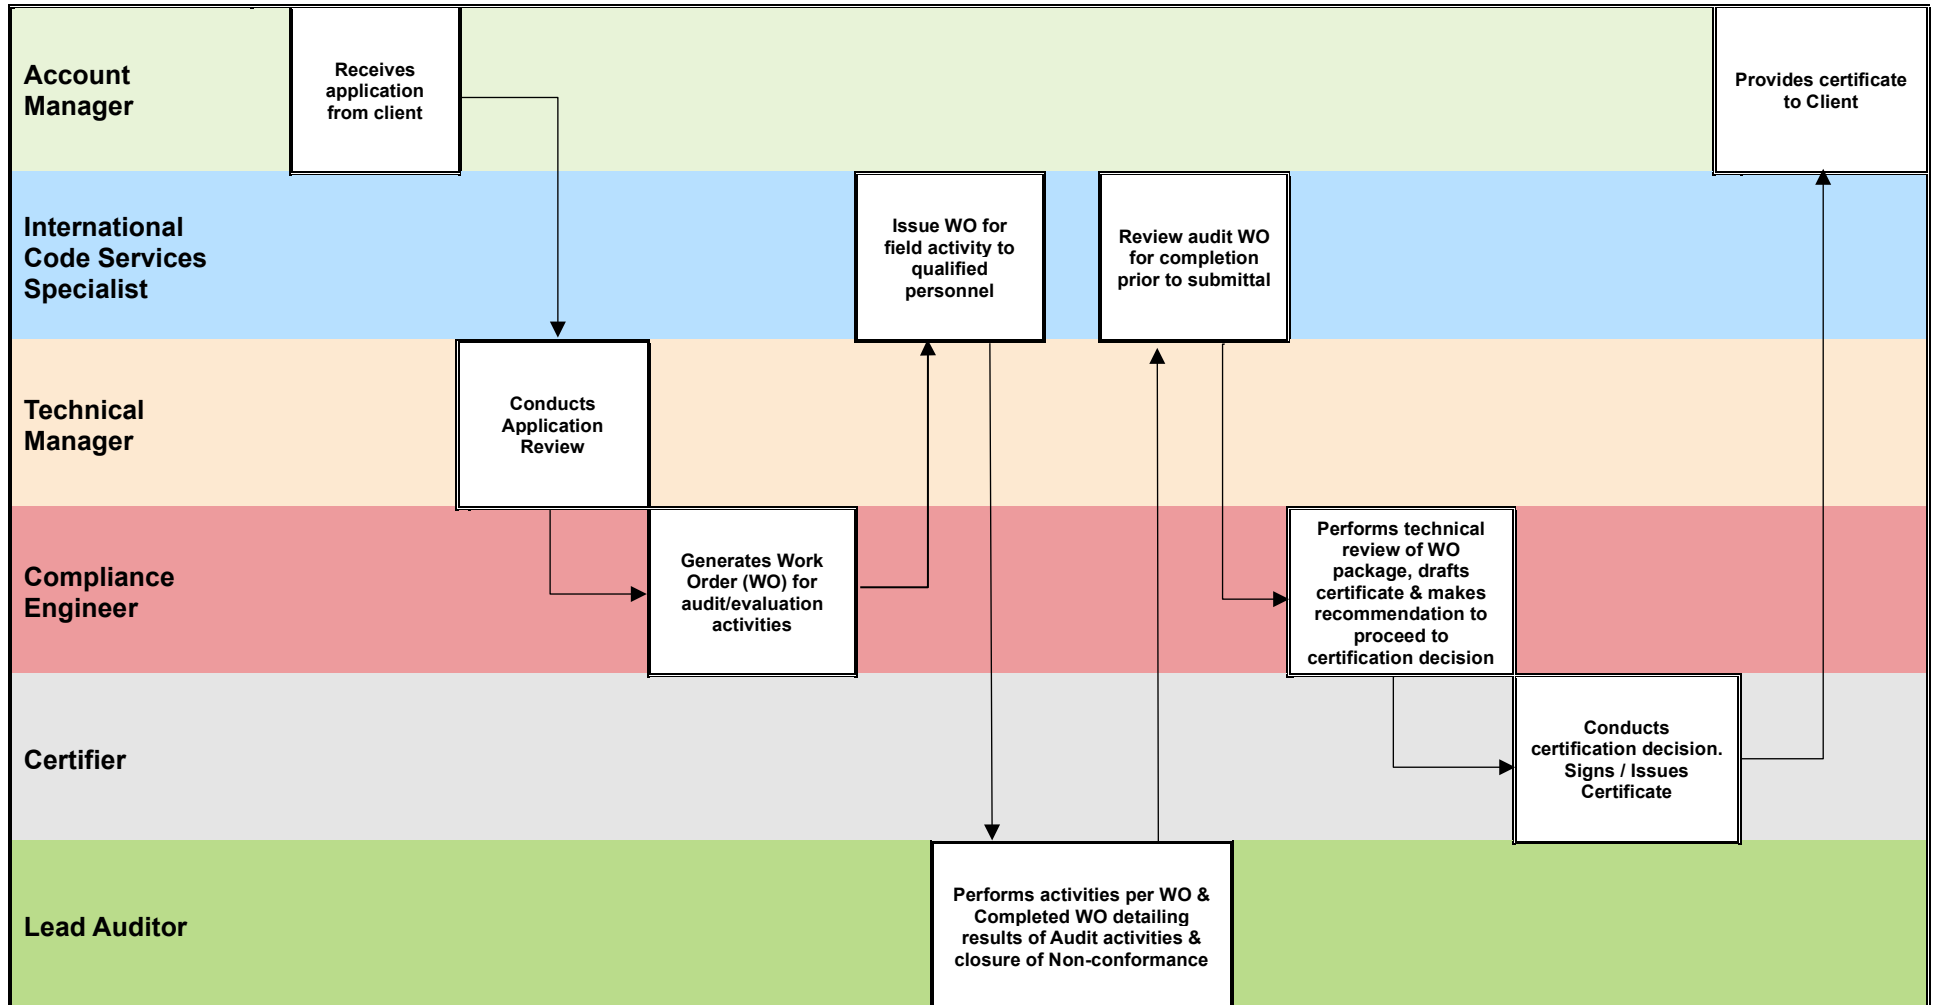

EN ISO/IEC 17020 – Process Flow Chart

Hartford Steam Boiler UK Ltd

Process | Certification and/or Inspection

EN ISO/IEC 17021-1 Process Flow Chart

Hartford Steam Boiler UK Ltd

Process | Certification and/or Inspection

EN ISO/IEC 17024 – Process Flow Chart

Hartford Steam Boiler UK Ltd

Process | Certification and/or Inspection

EN ISO/IEC 17065 – Process Flow Chart