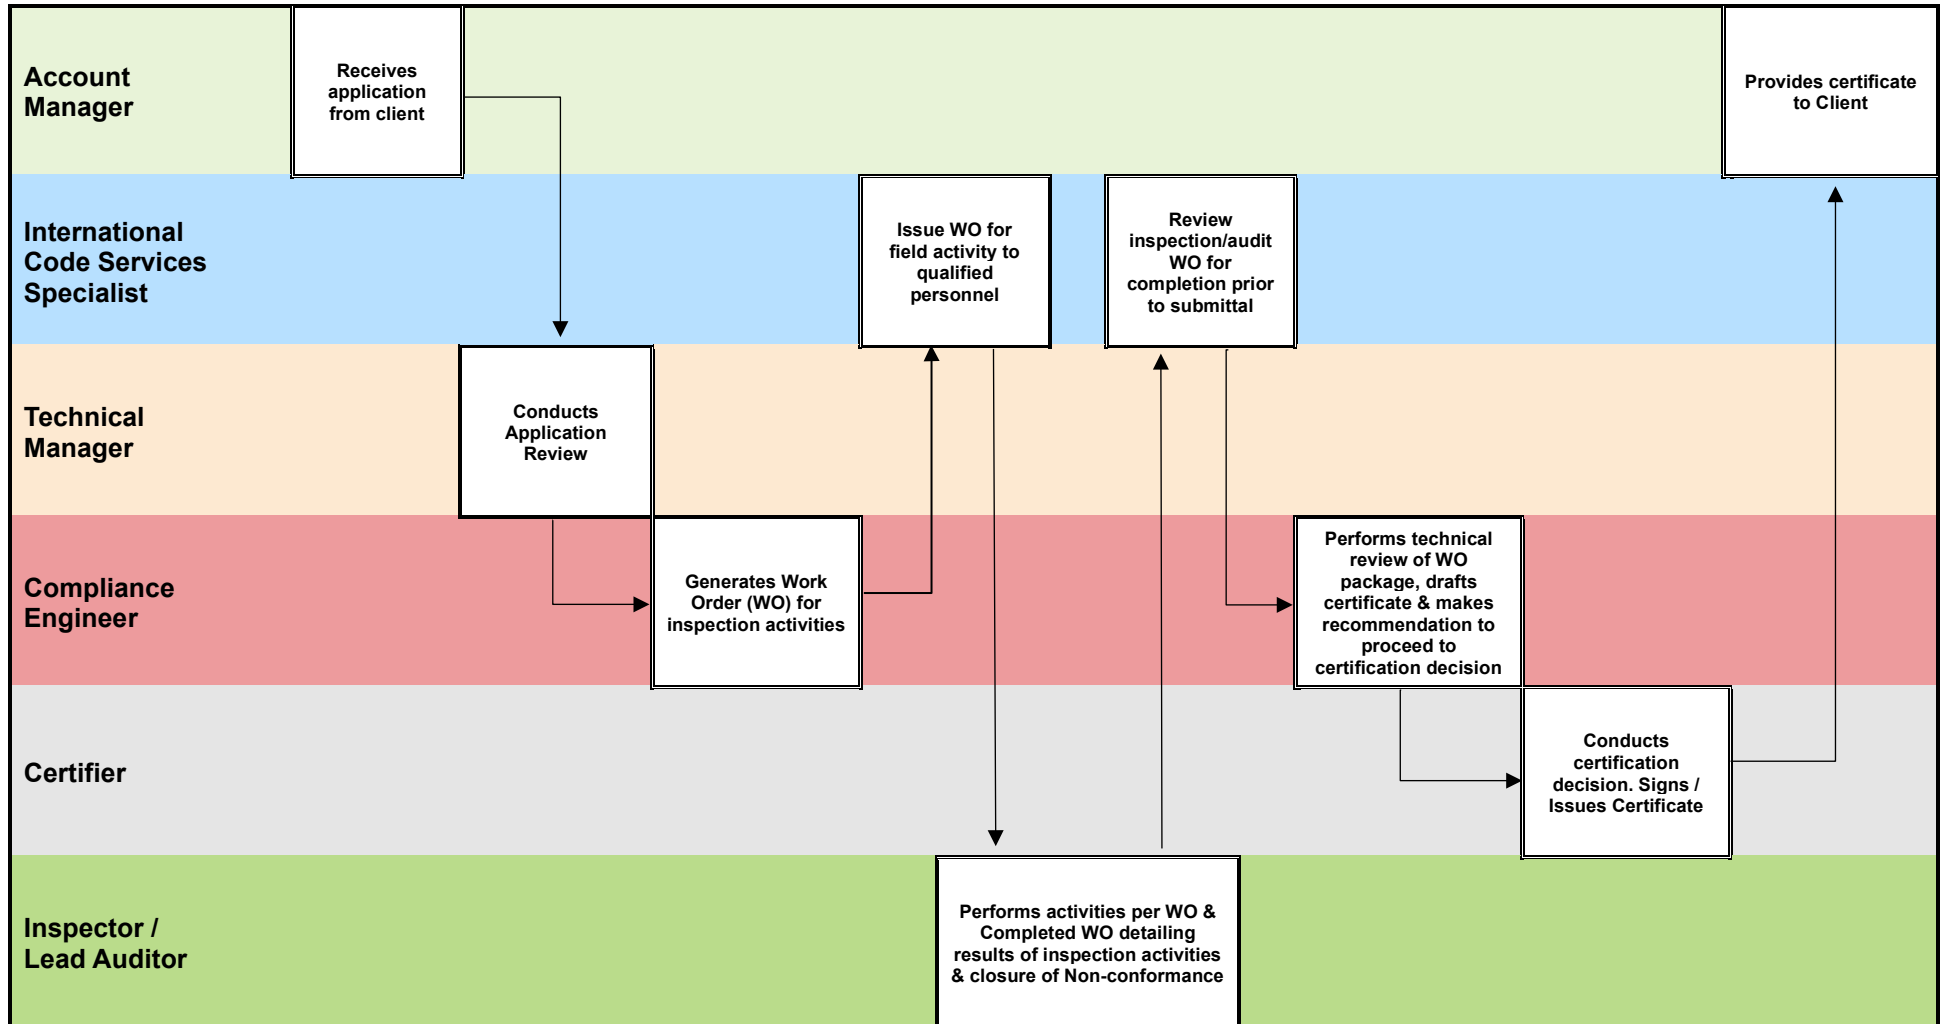

EN ISO/IEC 17020 – Process Flow Chart

Hartford Steam Boiler UK Ltd

Process | Certification and/or Inspection

EN ISO/IEC 17021-1 Process Flow Chart

Hartford Steam Boiler UK Ltd

Process | Certification and/or Inspection

EN ISO/IEC 17024 – Process Flow Chart

Hartford Steam Boiler UK Ltd

Process | Certification and/or Inspection

EN ISO/IEC 17065 – Process Flow Chart