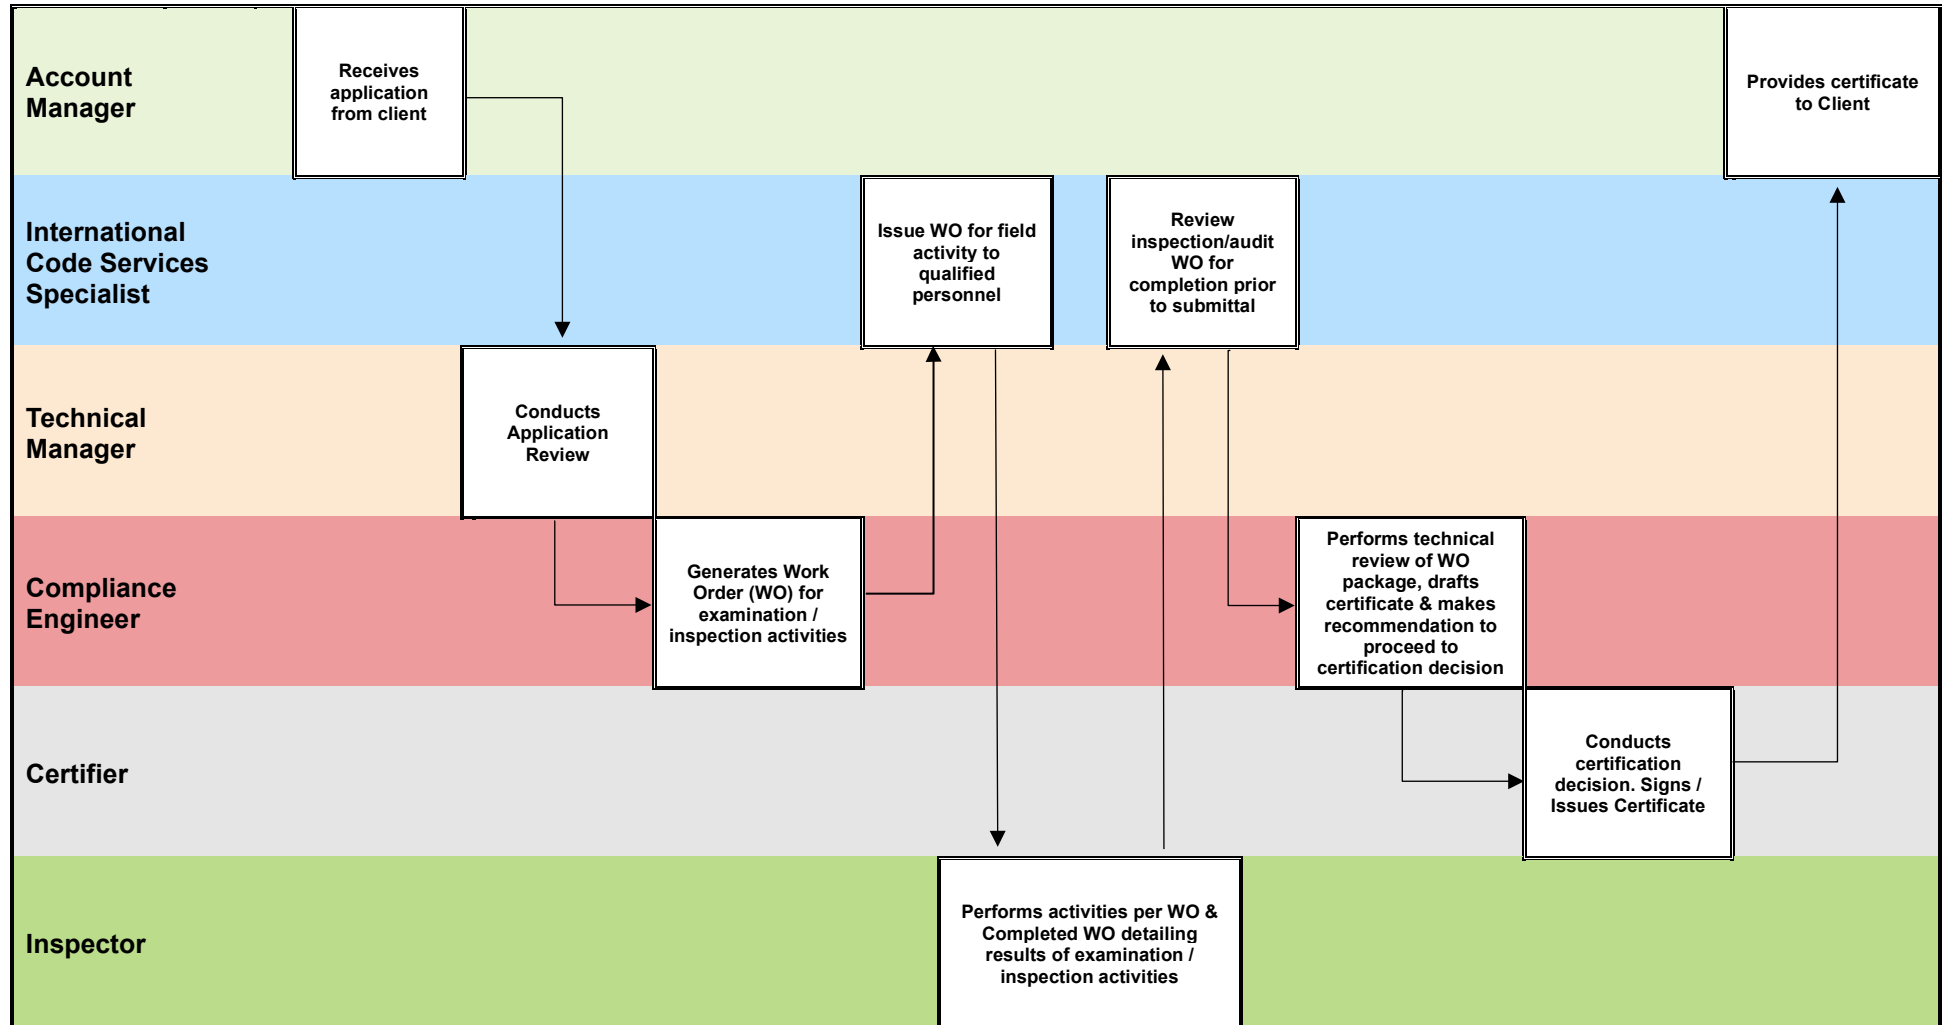

EN ISO/IEC 17020 – Process Flow Chart

Hartford Steam Boiler UK Ltd

Process | Certification and/or Inspection

EN ISO/IEC 17021-1 Process Flow Chart

Hartford Steam Boiler UK Ltd

Process | Certification and/or Inspection

EN ISO/IEC 17024 – Process Flow Chart

Hartford Steam Boiler UK Ltd

Process | Certification and/or Inspection

EN ISO/IEC 17065 – Process Flow Chart