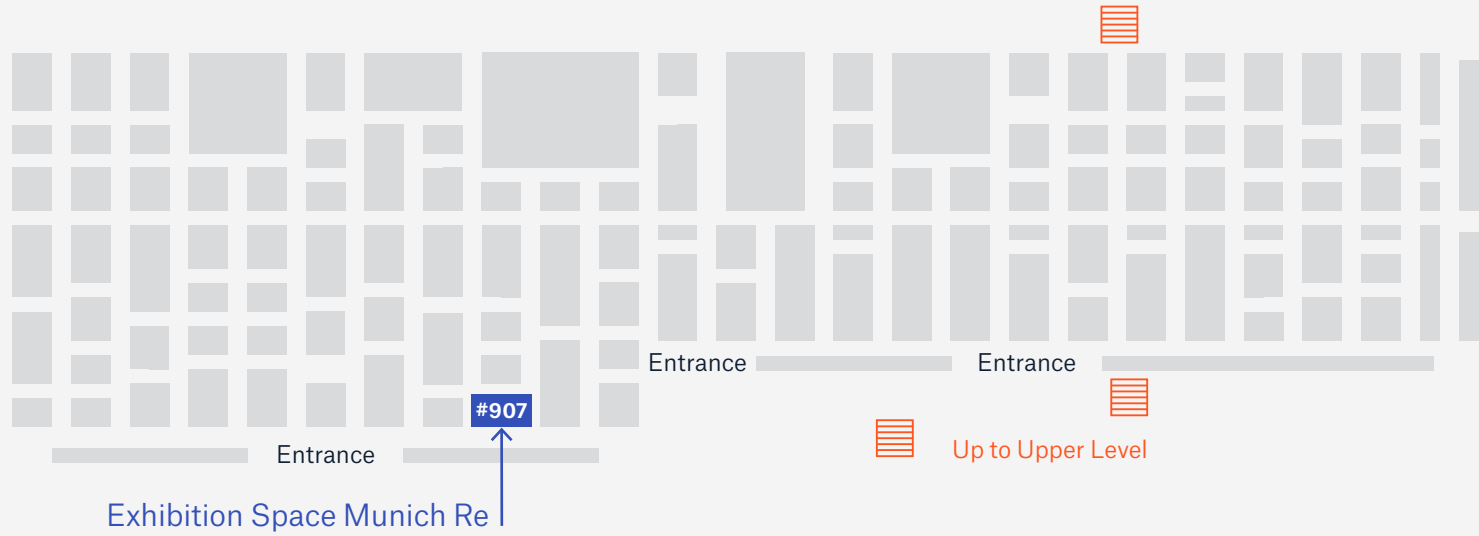

Munich Re at RISKWORLD 2024

Exhibition Space Munich Re #907, Hall F, Ground Level
Munich Re F&C Hospitality Suite 6F, Upper Level
HSB Meeting Space 6E, Upper Level

San Diego Convention Center
111 W Harbour Drive
San Diego, CA 92101

Exhibition Level

Upper Level