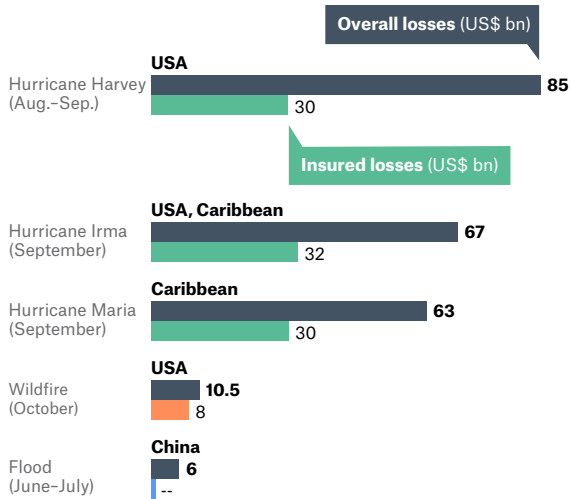

Natural catastrophes 2017

Munich Re

Source: Munich Re NatCatSERVICE

The costliest natural catastrophes 2017

Munich Re

Source: Munich Re NatCatSERVICE

The largest insured natural catastrophes 2017